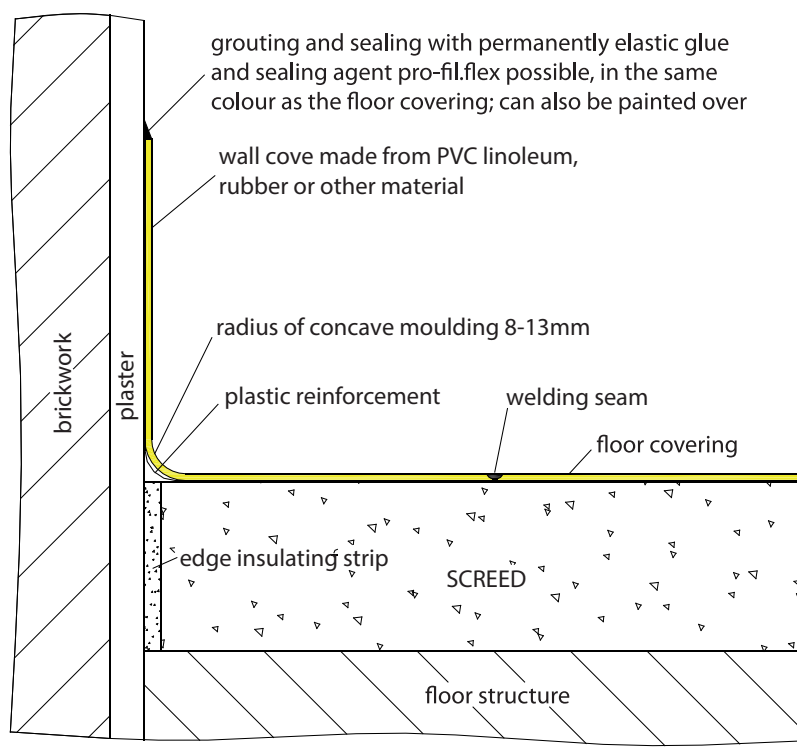

PRO-FIL® COVE

...AFTER ALL, HYGIENE STARTS ON THE FLOOR!

OUR STANDARD SIZES:

material	linoleum, PVC, rubber
material thickness	2,0 - 4,0 mm (depending on material)
cove size (standard)	100 x 100 mm 100 x 80 mm 100 x 55 mm
length	2400 mm
packaging	15 pieces per package (depending on material thickness)
radius	appr. 10 - 15 mm (depending on material)

The product properties depend on the provided flooring material and are therefore inferior to constant change. The above values are not an assurance of feasibility and are for guidance only. If a floor covering can be processed must be checked by order. If necessary, tests need be done.