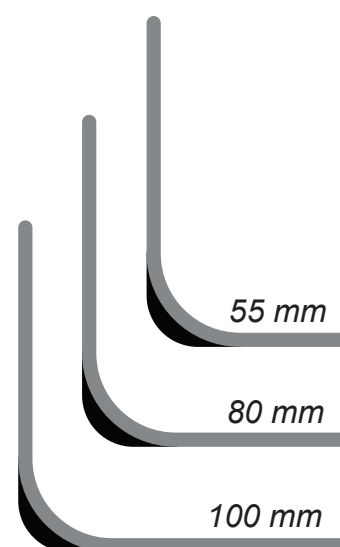

PRO-FIL® COVE

...AFTER ALL, HYGIENE STARTS ON THE FLOOR!

OUR STANDARD SIZES:

material	linoleum, PVC, rubber
material thickness	2,0 - 4,0 mm (depending on material)
cove size (standard)	100 x 100 mm 100 x 80 mm 100 x 55 mm
length	2400 mm
packaging	15 pieces per package (depending on material thickness)
radius	appr. 10 - 15 mm (depending on material)