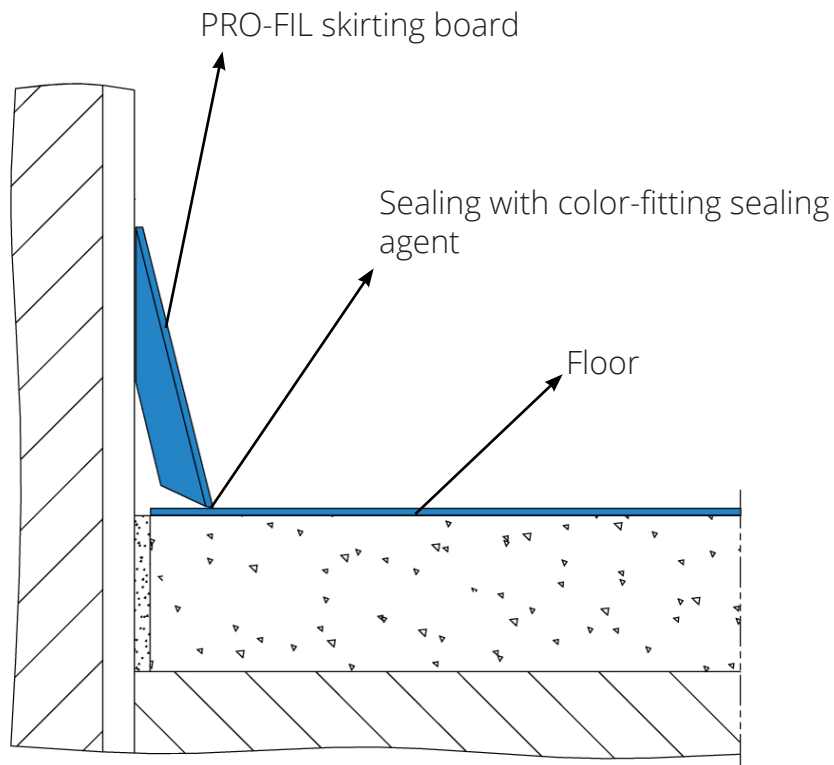

PRO-FIL® SKIRTING BOARD

...after all, hygiene starts on the floor!

Height*	6 cm	8 cm	10 cm
Width	appr. 1.8 cm	appr. 1.8 cm	appr. 1.8 cm
Length*	2200 mm	2200 mm	2200 mm
Core	MDF	MDF	MDF
Packaging*	15	11	9

* This conditions can differ depending on the size of the floor covering material (e.g. PVC-tiles, rubber-tiles, ...) Specification are valid for material in rolls.

The product properties depend on the provided flooring material and are therefore inferior to constant change. The above values are not an assurance of feasibility and are for guidance only. If a floor covering can be processed must be checked by order. If necessary, tests need be done.